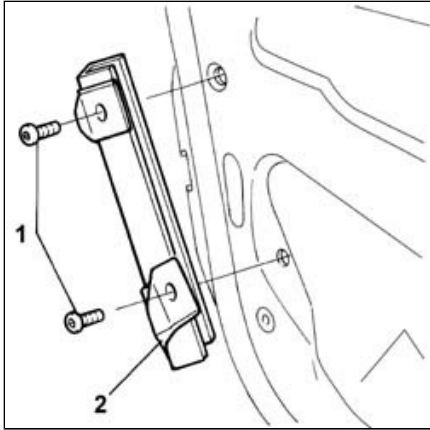

## 166 rear side door descending window glass guide (one) - r r with door panel (and support frame) removed 7010D22

[back to rear side door descending window glass - r r with door panel \(and mount frame\) removed](#)

---

 Removing ( [Refitting](#)  )

- **7010A04 rear side door water guard protection - r r or arrange with door panel removed**

1. With the window fully raised, unscrew the bolts retaining the guide to the door.
2. Remove the guide.

 Refitting ( [Removing](#)  )

Check the condition of the guide.

Fit the guide.

Tighten the retaining bolts.

- **7010A04 rear side door water guard protection - r r or arrange with door panel removed**