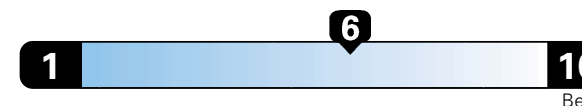

ALFA ROMEO GIULIA SPORT RWD

2019 MODEL YEAR

THIS VEHICLE IS MANUFACTURED TO MEET SPECIFIC UNITED STATES REQUIREMENTS. THIS VEHICLE IS NOT MANUFACTURED FOR SALE OR REGISTRATION OUTSIDE OF THE UNITED STATES.

MANUFACTURER'S SUGGESTED RETAIL PRICE OF THIS MODEL INCLUDING DEALER PREPARATION

Base Price: **$38,295**

ALFA GIULIA RWD

Exterior Color: Alfa Black Exterior Paint

Interior Color: Black Interior Color

Interior: Leather Seats

Engine: 2.0L 280HP Turbocharged I4 Engine

Transmission: 8-Speed Automatic Transmission

STANDARD EQUIPMENT (UNLESS REPLACED BY OPTIONAL EQUIPMENT)

FUNCTIONAL/SAFETY FEATURES

- Dual Advanced Front Airbags
- Supplemental Side-Curtain Front and Rear Airbags
- LATCH Ready Child Seat Anchor System
- Rear Back-Up Camera
- Rear Parking Assist Sensors
- Passive Entry / Keyless Go™
- Remote-Start System
- Stop / Start System
- Alfa DNA Drive Mode System
- Sport Suspension
- Carbon Fiber Drive Shaft
- Cruise Control
- Power Folding Heated Mirrors
- Rain-Sensitive Windshield Wipers
- Universal Garage-Door Opener
- Remote Trunk Lid Release

INTERIOR FEATURES

- 6.5-Inch AM / FM Radio with Bluetooth®
- Apple CarPlay®
- Google Android Auto™
- Bluetooth® Handsfree Phone and Audio
- Cluster 7.0-Inch TFT Color Display
- 8-Speaker Audio System
- USB Media Input Hub w/ Aux
- 12-Volt Center Console Power Outlet
- Leather-Wrapped Steering Wheel
- Steering Wheel Mounted Audio Controls
- Power Adjust 6-Way Driver Seat
- Power Adjust 6-Way Front Passenger Seat
- 4-Way Power Driver Lumbar Adjust
- 4-Way Power Passenger Lumbar Adjust
- Driver Seat Memory
- 40 / 20 / 40 Rear Seat with Ski Pass-Through
- Alfa Romeo Bright Door Sills
- Ambient Lighting Package
- Auto-Dimming Rear View Inside Mirror
- A/C Auto Temperature Control w/ Dual Zone Control
- Driver Side Instrument Panel Storage Bin